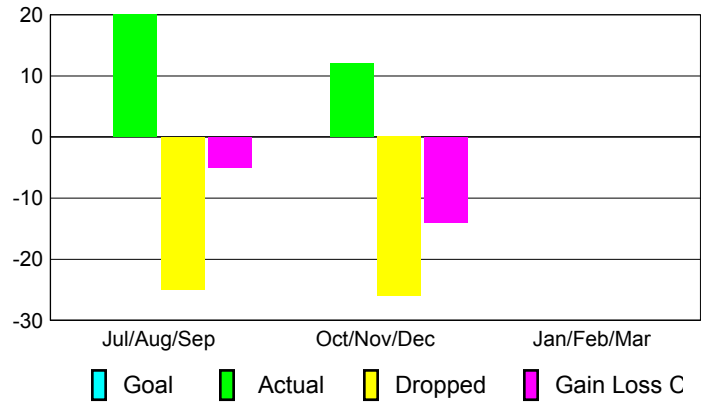

2012-2013 GMT Reports for District (or Undistricted) **District 20 Y2**

GMT: **EDWARD J LECIUS**

Location: **NEW YORK**

GMT CA: **1**

CLUBS

Club Results
2012-2013

Clubs
2011-2012

Month	New Club Goal	Actual New Clubs	Actual Dropped Clubs	Gain/Loss of Clubs	Gain/Loss of Clubs
Jul/Aug/Sep	0	0	0	0	0
Oct/Nov/Dec	0	0	0	0	0
Jan/Feb/Mar	0				0
Totals	0	0	0	0	0

Club Results 2012-2013

Goal, New, Dropped, Gain/Loss

MEMBERSHIP

Membership Results
2012-2013

Membership
2011-2012

Month	Net Memb Goal	Actual New Memb	Actual Dropped Memb	Gain/Loss of Memb	Gain/Loss of Memb
Jul/Aug/Sep	0	20	-25	-5	-6
Oct/Nov/Dec	0	12	-26	-14	-4
Jan/Feb/Mar	0				-10
Totals	0	32	-51	-19	-20

Membership Results 2012-2013

Goal, New, Dropped, Gain/Loss

Comparison of Club Gain/Loss

Current Year Compared to the Previous Year

Comparison of Membership Gain/Loss

Current Year Compared to the Previous Year